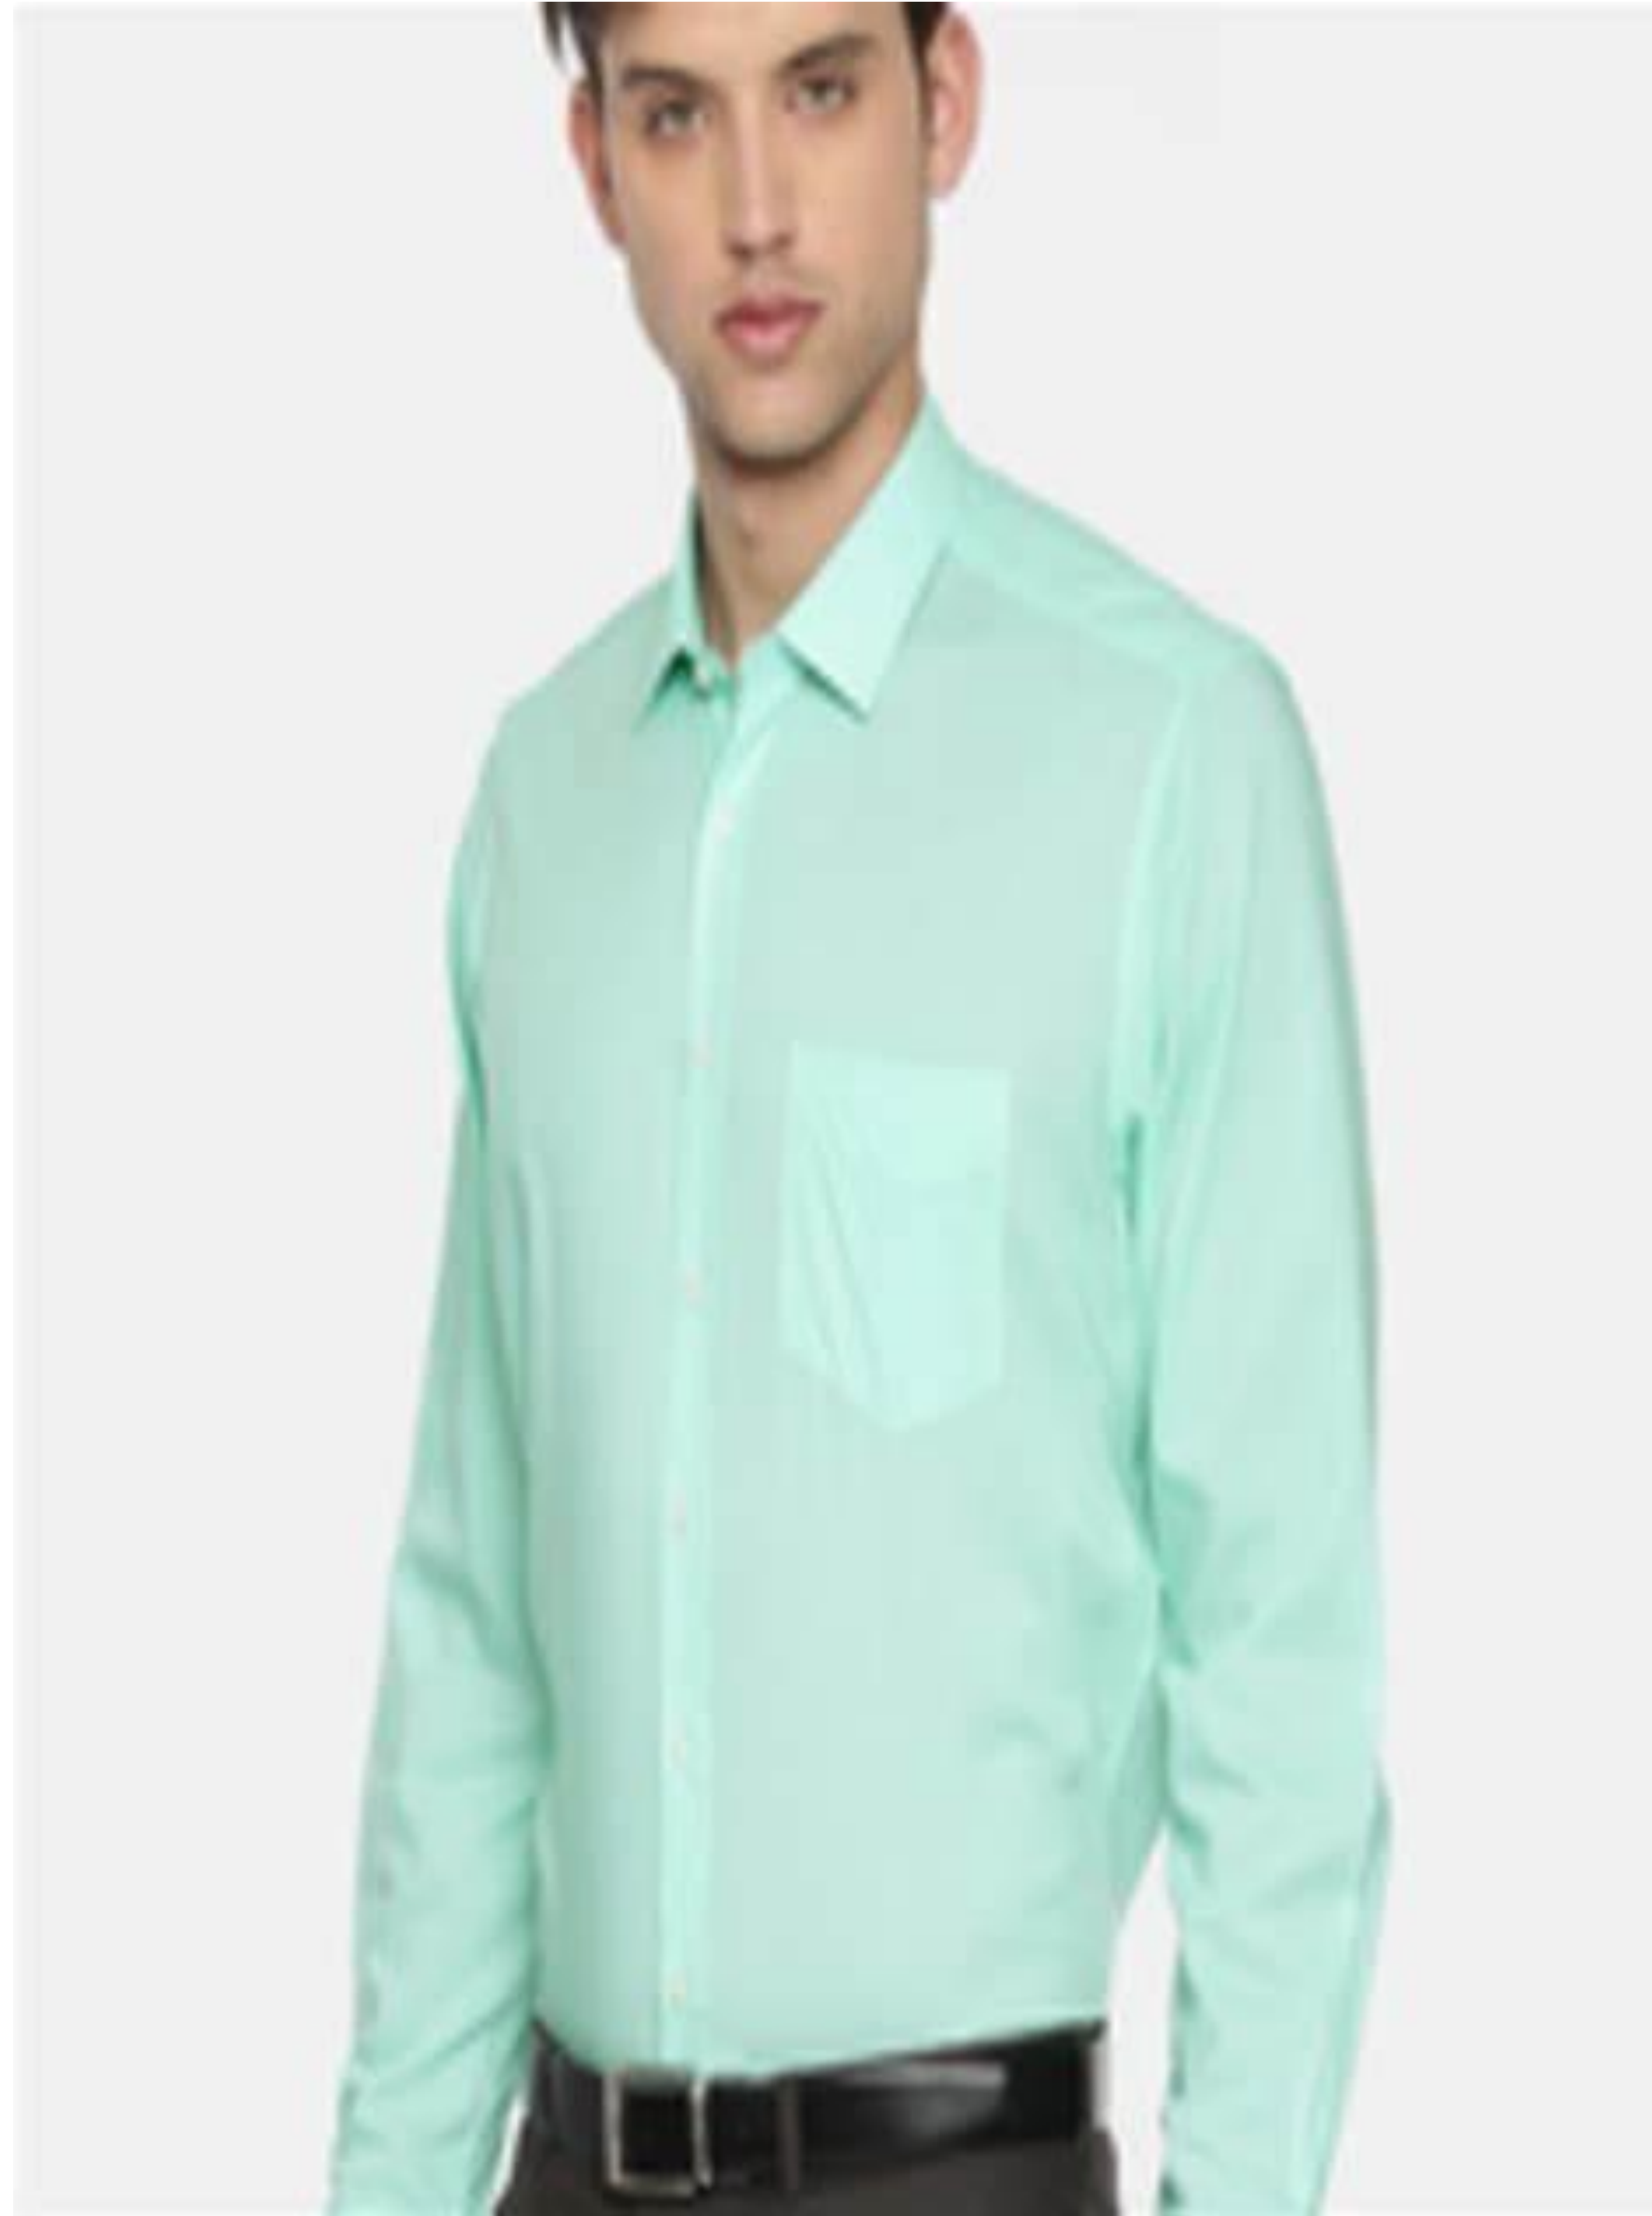

Color : Pista Green
MRP : 1899 & 1999
Material : 60% Polyester, 40% Cotton
Sizes : 38 | 40 | 42 | 44 | 46 | 48