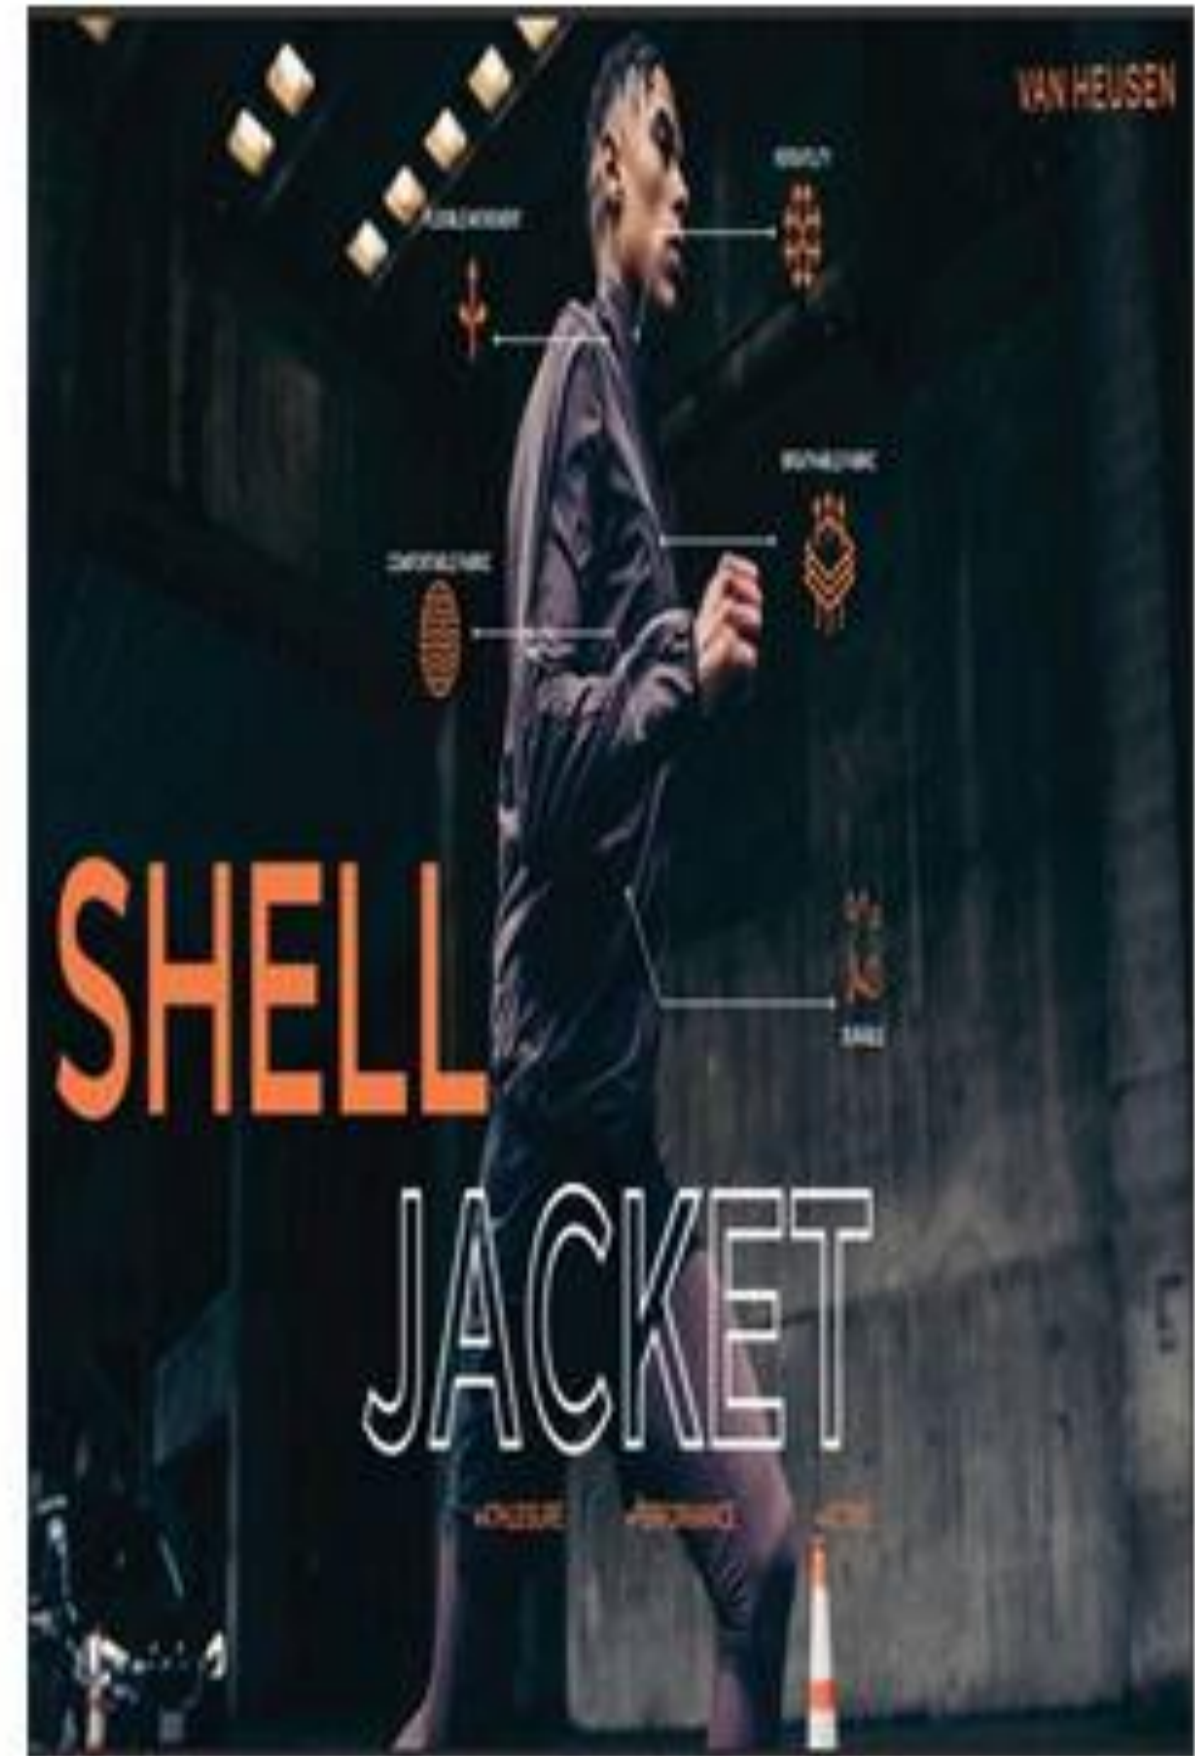

VAN HEUSEN - JACKETS

Comes in High Stretch Knit

Super Fine Count of Poly Spandex

Interlock structure Provides better Stability before and after wash

Light wt Jackets without Lining for Active Usage