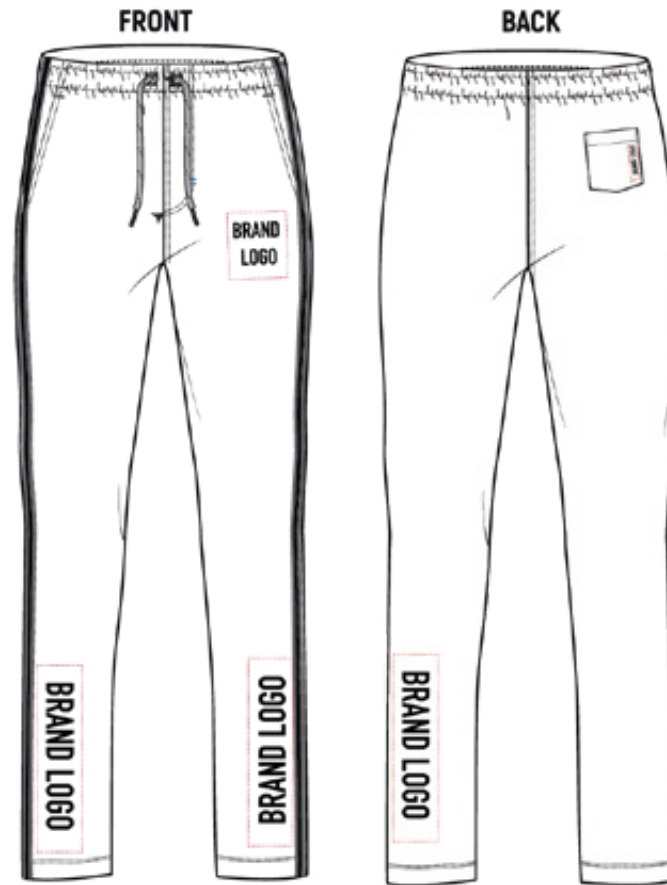

Imperial
Blue

Performance
Grey

2
Piece
MULTIPACK

MRP : ₹ 328/-

BRAND LOGO PLACEMENT AND SIZE OPTIONS

ROUND NECK T-SHIRT

*JOCKEY LOGO CAN BE PROVIDED AS AN OPTION.

V NECK T-SHIRT

*JOCKEY LOGO CAN BE PROVIDED AS AN OPTION.

POLO T-SHIRT

*JOCKEY LOGO CAN BE PROVIDED AS AN OPTION.

SWEATSHIRT

*JOCKEY LOGO CAN BE PROVIDED AS AN OPTION.

JACKET

*JOCKEY LOGO CAN BE PROVIDED AS AN OPTION.

TRACK PANT