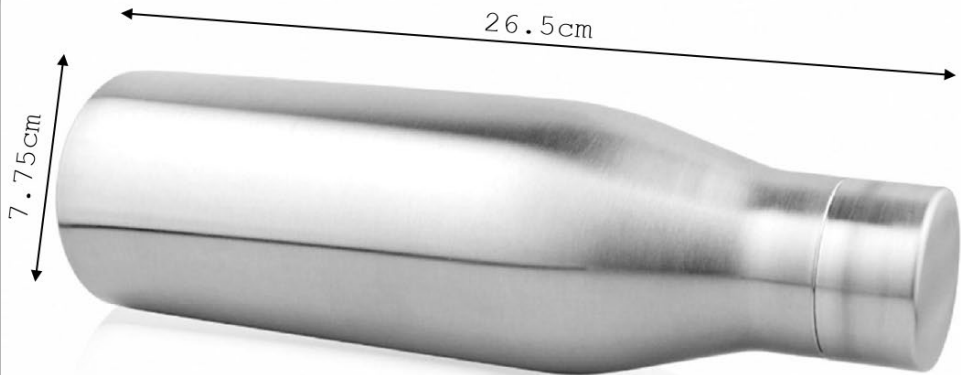

BEAT

1L / 750ml

unBEATable quality at unBEATable price.

Popularly known as the COLA BOTTLE. This bottle needs no explanation, a true bestseller in its own sense.

LIGHTWEIGHT

DESIGN CENTRIC

SUSTAINABLE & BPA FREE

COLOR OPTIONS

Midnight

Cherry

Ocean

Dew

Steel

Leaf

CAP OPTIONS

Classic Bitted Cap

Travellers Cap

Press Cap