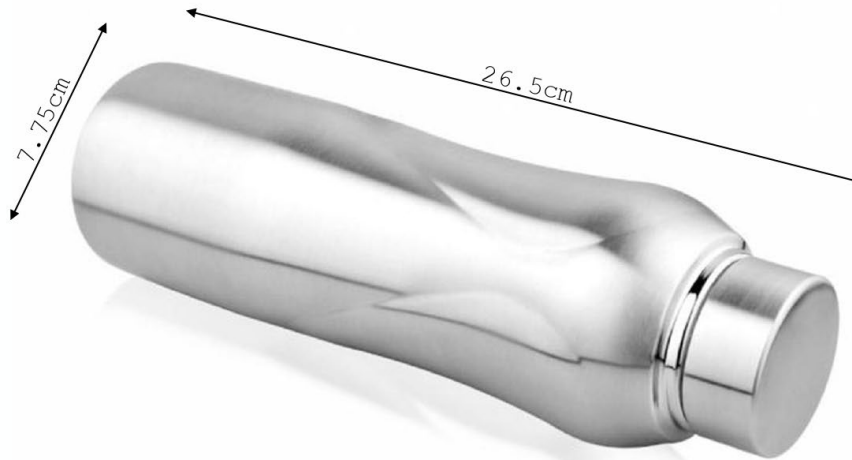

BERG-PRO
1000mL

RUSH-PRO
1000mL/750mL

BLAZE-PRO
1000mL

COLOR OPTIONS

-  Midnight
-  Cherry
-  Ocean
-  Dew
-  Steel
-  Leaf

BLAZE

1L

STAND OUT FROM THE REST