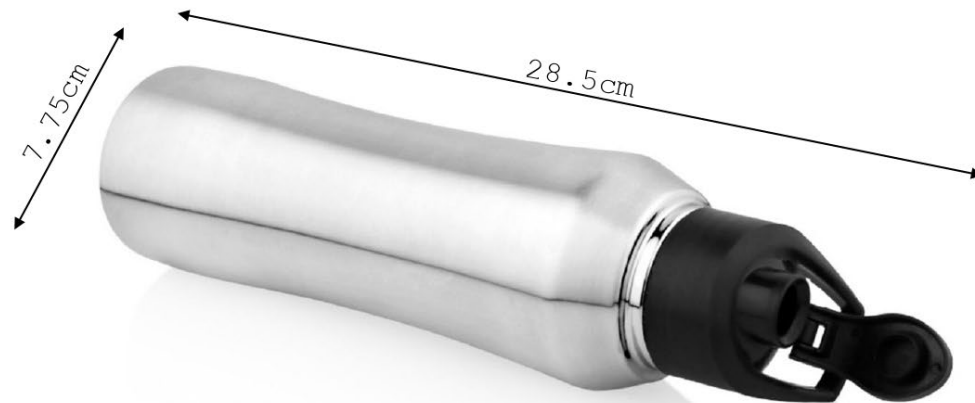

Introducing to the market a never seen before model which sells out at Blazing Speed.

CAP OPTIONS

Classic Beading Cap

PRO Sipper Cap

Premium Cap

LIGHTWEIGHT

DESIGN CENTRIC

SUSTAINABLE & BPA FREE