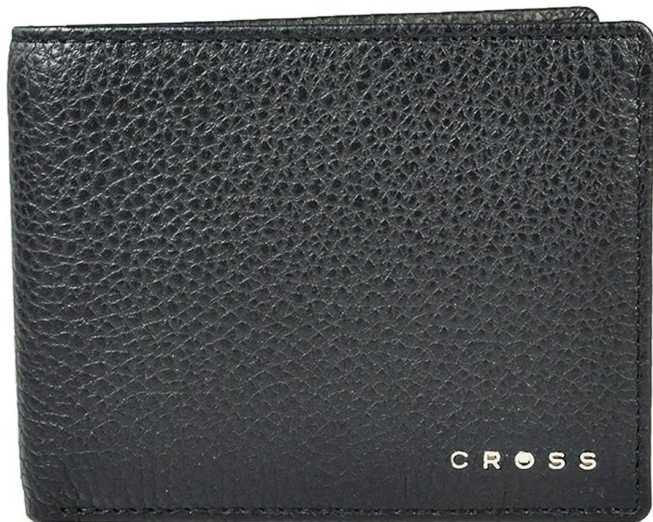

CROSS
WALLET

MRP ₹2399

CROSS
Card Case

MRP ₹1999

CROSS
WALLET
with Pen
₹4995/-

CROSS
WALLET
with Pen
₹3995/-

Cross Sibang Belt XXL 35mm : MRP 2399.

Cross Sibang Belt XXL 35mm : MRP 2399.