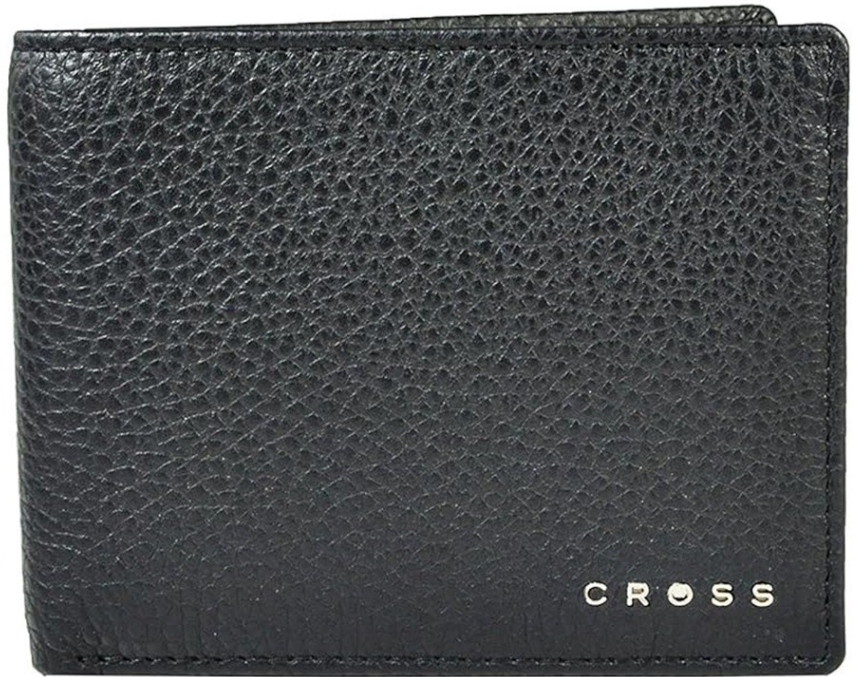

Century Chrome

₹3495

Click Black

₹3595

Click Chrome

₹3595

Bailey Lacquer Black

₹3960

Century Medalist

₹5545

Century 23k Gold

₹10995

Edge

₹4895

CROSS - CARRY CASES

MRP ₹5499

CROSS CONCORDIA
FULL LEATHER BAG

MRP RS. 11999

CROSS - CARRY CASES

Cross Backpack

MRP Rs. 5999

**Cross Carry-on Duffle
Bag, MRP Rs. 5599**

CROSS
WALLET

MRP ₹2399

CROSS
WALLET

MRP ₹2399

CROSS
Card Case

MRP ₹1999

CROSS
WALLET
with Pen
₹4995/-

CROSS
WALLET
with Pen
₹3995/-

Cross Sibang Belt XXL 35mm : MRP 2399.

Cross Sibang Belt XXL 35mm : MRP 2399.