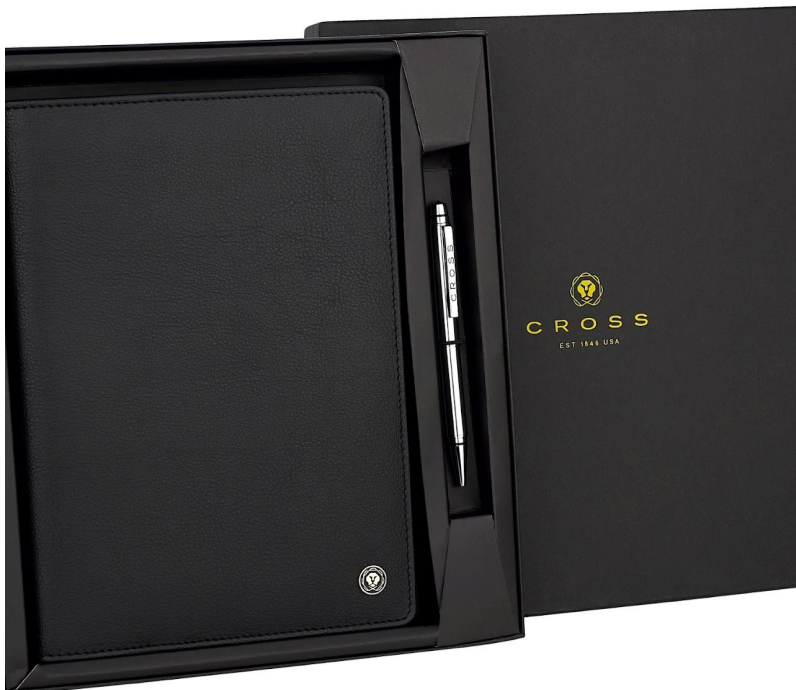

Cross Side Body Bag

MRP 3499

CROSS - STATIONERY

CROSS PLANNER

MRP 3499/-

CROSS A5 Notebook

MRP 3299/-

CROSS - STATIONERY COMBOS

Planner + Pen
MRP Rs. 4199

A5 Notebook + Pen
MRP Rs. 4199

CROSS - STATIONERY COMBOS

**Cross Executive
Planner + Pen
MRP Rs. 4199**

CROSS
Coventry CT +
A5 Notebook

MRP Rs.3395

CROSS
Century + A5
Notebook

MRP Rs.3395